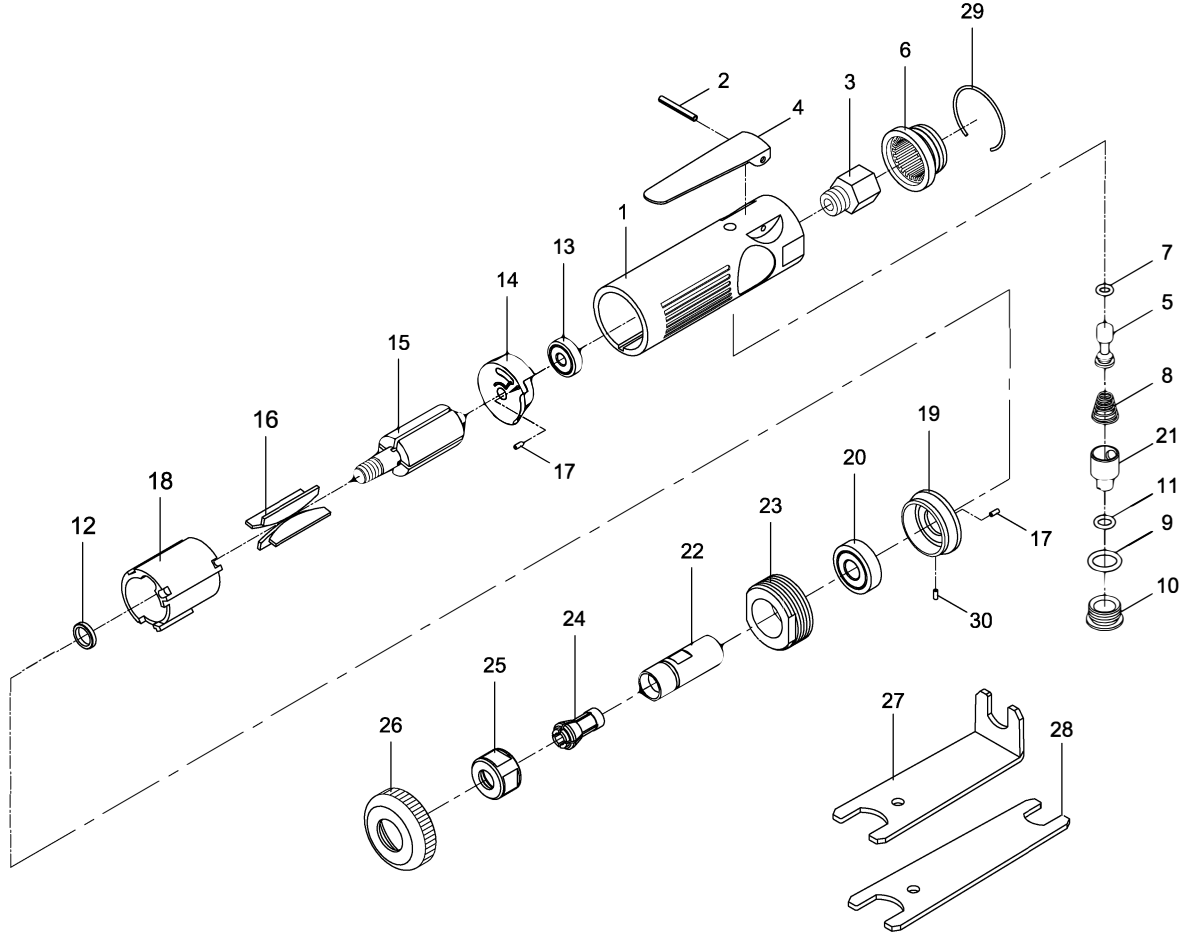

OS-3312 **GAV** HAVALI KALIPÇI TAŞLAMA

Index No.	Parts No.	Description	Index No.	Parts No.	Description
1	51201	Motor Housing	16	51216	Rotor Blades (4)
2	30102	Spring Pin (3x24L)	17	70117	Spring Pin (2) (2x5L)
3	51203	Air Inlet	18	70118	Cylinder
4	51204	Throttle Lever	19	51219	Front End Plate
5	51205	Valve Stem	20	051220	Ball Bearing (6000ZZ)
6	51206	Exhaust Diffuser	21	51221	Air Regulator
7	70107	O-Ring (4.8x1.9)	22	51222	Spindle
8	51208	Valve Spring	23	51223	Retainer
9	70123	O-Ring (11.8x2.4)	24	51224	Collet
10	51210	Throttle Valve Plug	25	51225	Collet Nut
11	40305	O-Ring (6.5x2)	26	51226	Housing Cap
12	51212	Rotor Bush	27	51227	Angle Double Ended Spanner
13	030113	Ball Bearing (626ZZ)	28	51228	Double Ended Spanner
14	51214	Rear End Plate	29	51229	Retainer Ring
15	51215	Rotor	30	51217	Spring Pin (2x4L)